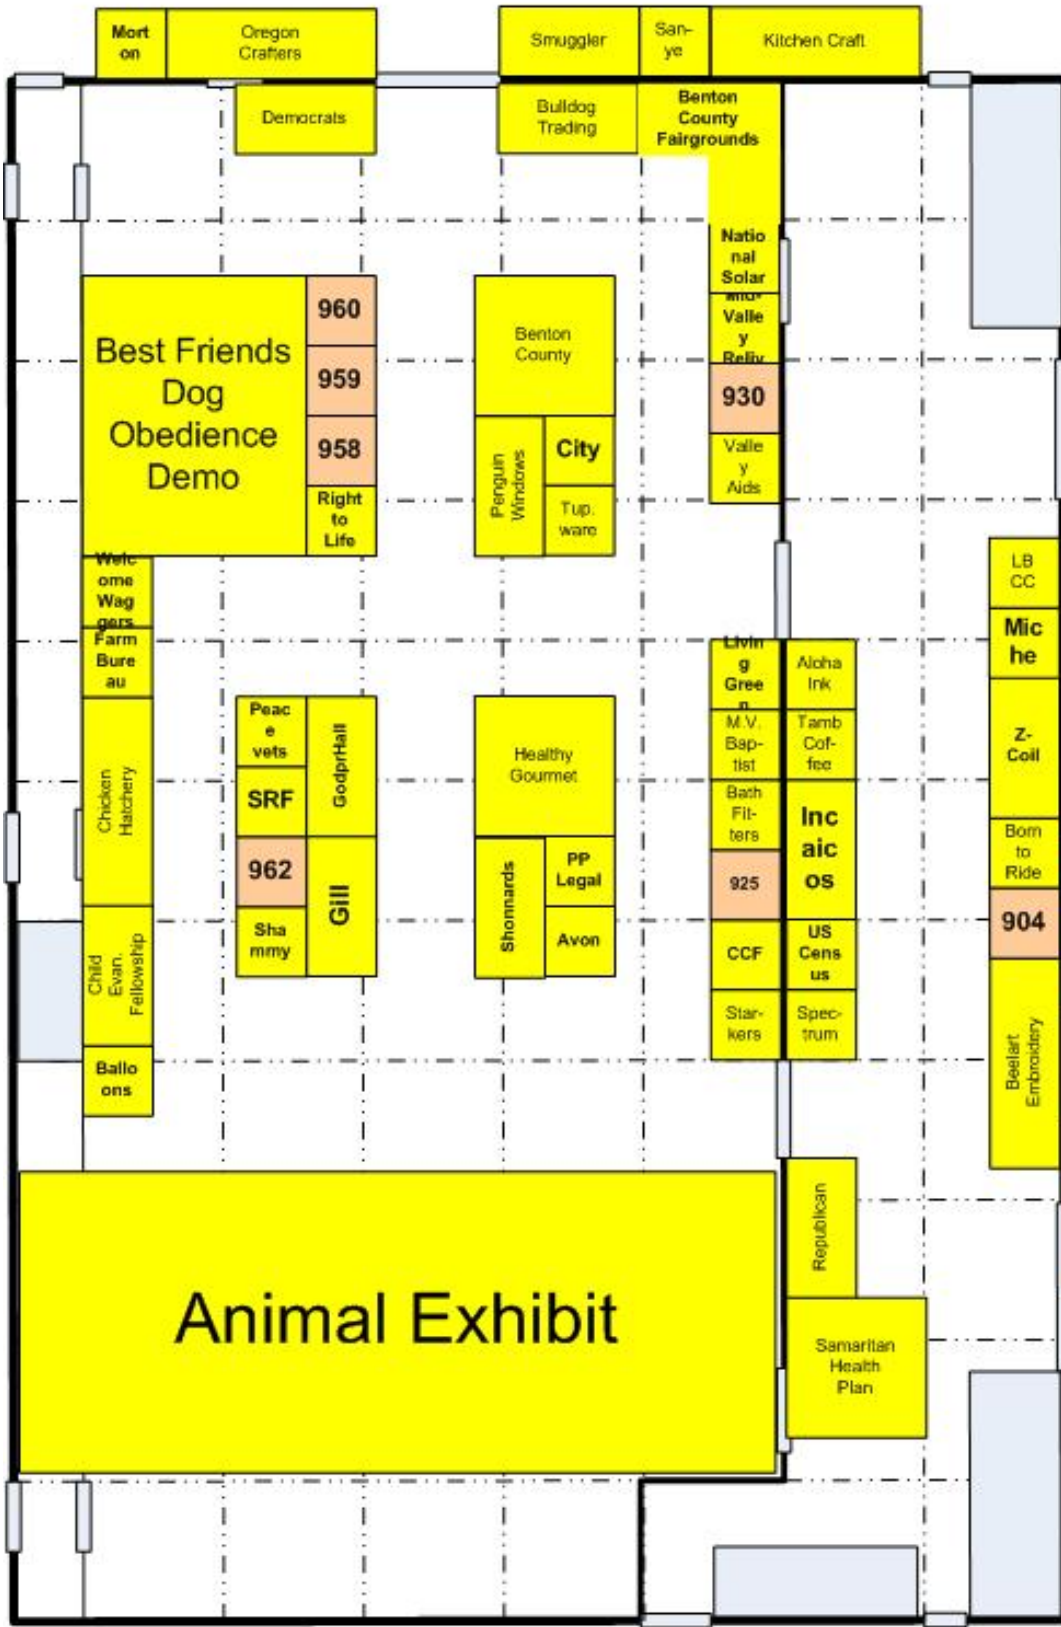

North

**Combo Special**  
**\$550**  
 (Corner 10 x 20 for the price of an inline 10x20)

**Outdoor Commercial Booths**  
 10x 10 Inline - \$225  
 10x 10 Corner - \$275

**Indoor Commercial Booths**  
 10 x 10 Inline - \$275  
 10 x 10 Corner - \$325

Map Updated Every Saturday