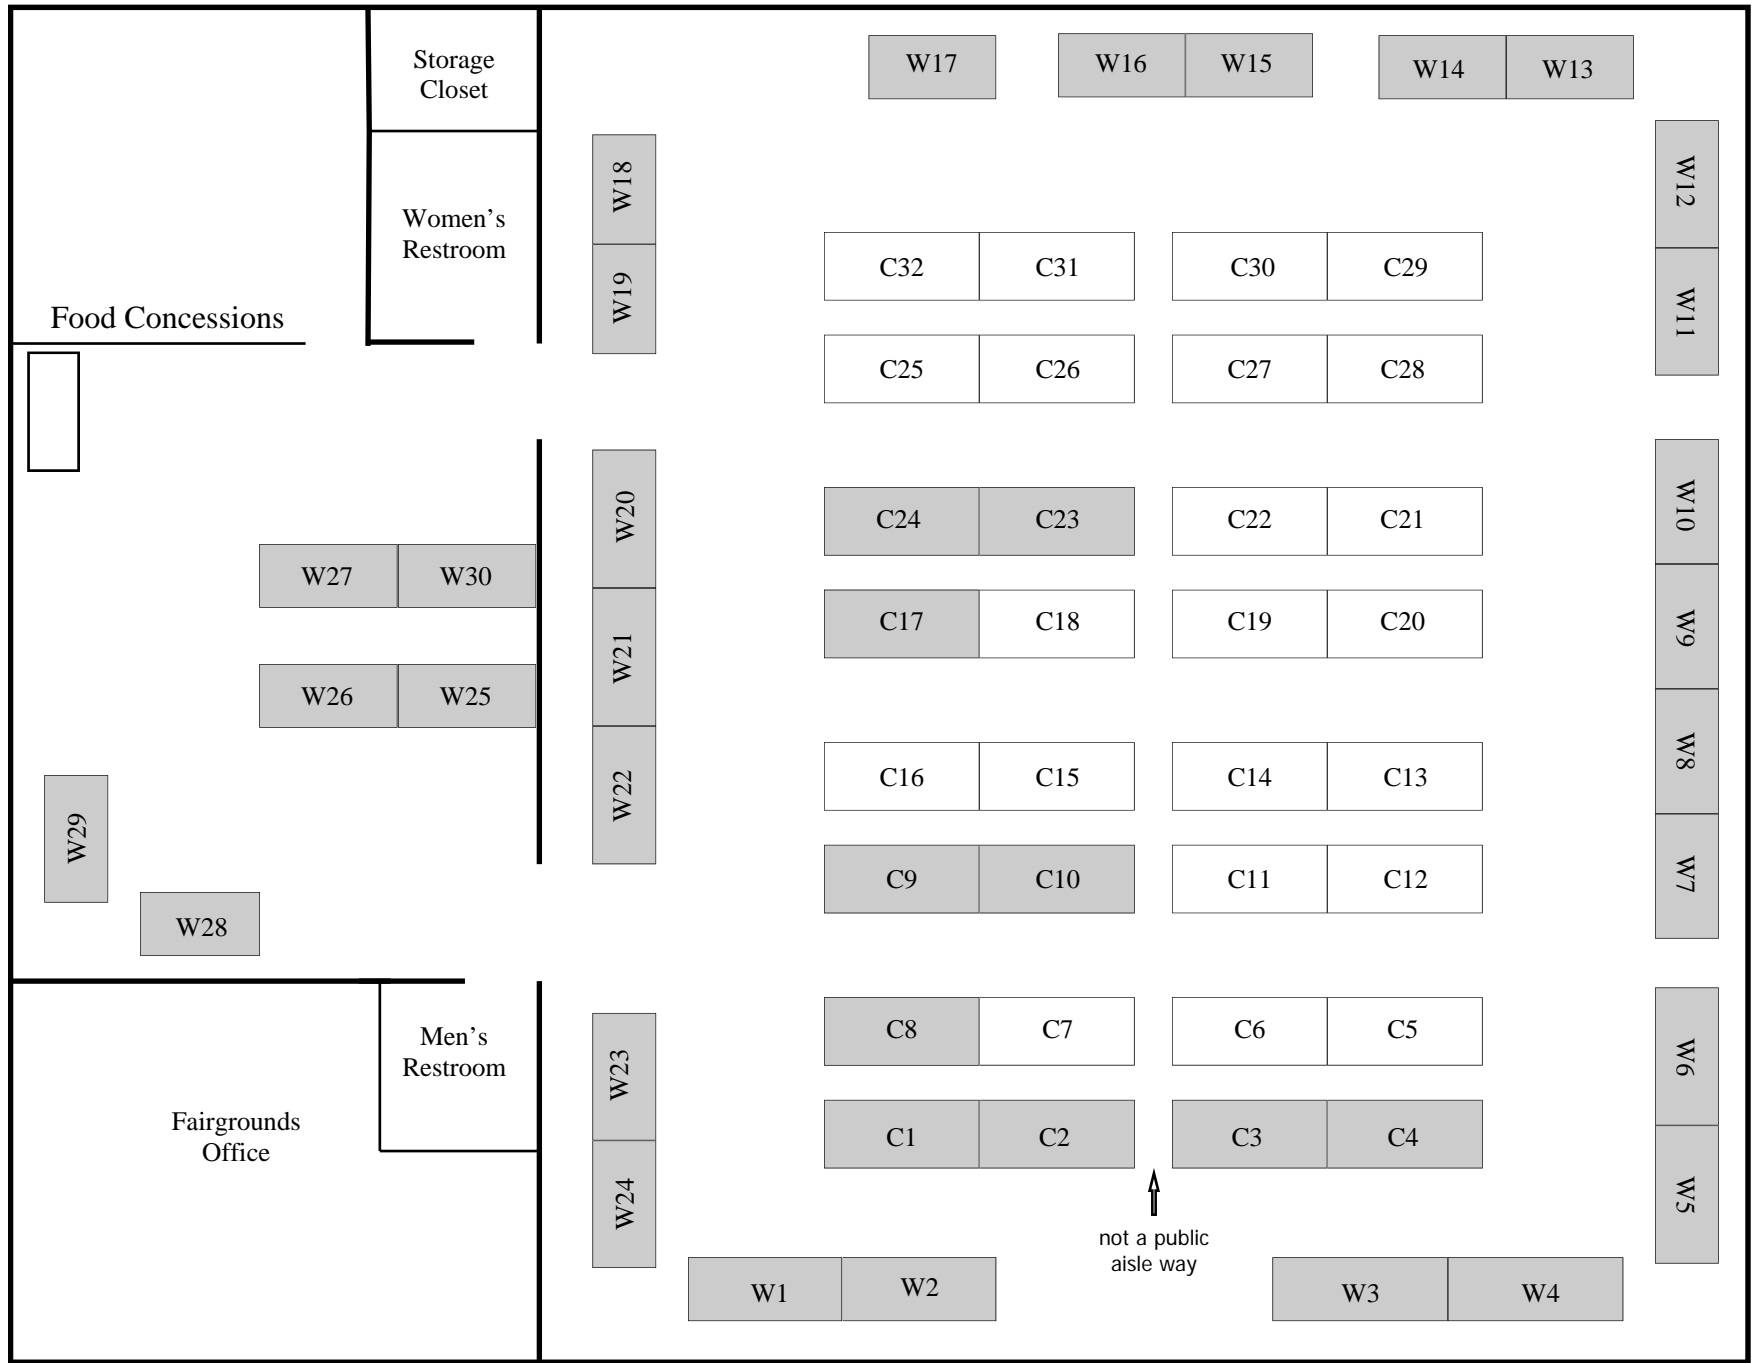

# THE BENTON CO. FLEA MARKET MAP - January 2007

ENTRANCE

\$15 per space or \$25 for 2 spaces - MUST be paid in advanced to reserve the space  
***Grayed spaces have been reserved***